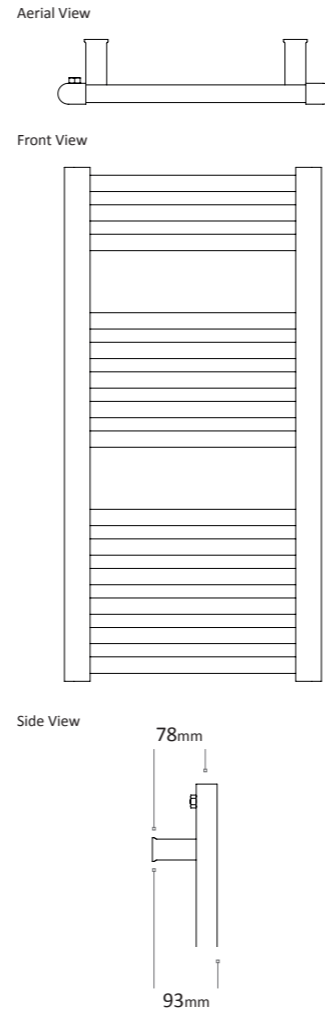

Elbe Features

- Straight multirail available in nine modern contemporary colours
- 25mm horizontal tubes
- Flat tops and rear air-vent
- Available in multiple sizes