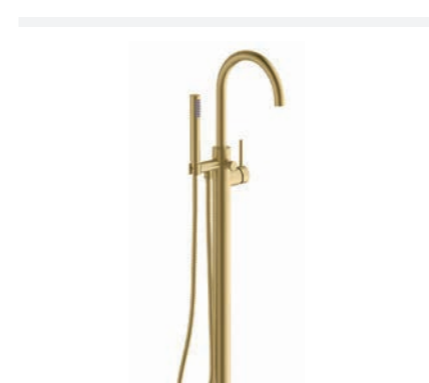

Basin Mixer
Brushed Brass Finish
INF.STORM.001BB **£232.99**

LP ●

Tall Basin Mixer
Brushed Brass Finish
INF.STORM.002BB **£309.99**

MP ●

Bath Shower Mixer 2 Tap Hole
Brushed Brass Finish
INF.STORM.008BB **£566.99**