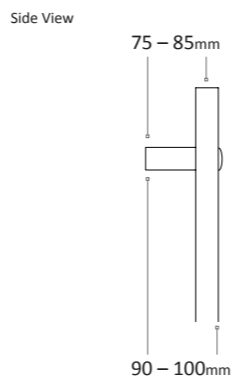

Saar

5 Year Warranty
Towel Rails

Straight

	Height mm	Width mm	Elements	Watts	BTU's	
Anthracite						
SAA080040AN	800	400	14	283	966	£134.99
SAA080050AN	800	500	14	338	1153	£141.99
SAA080060AN	800	600	14	394	1344	£151.99
SAA120040AN	1200	400	20	402	1372	£195.99
SAA120050AN	1200	500	20	480	1638	£201.99
SAA120060AN	1200	600	20	557	1900	£211.99
SAA160050AN	1600	500	26	644	2197	£288.99
SAA160060AN	1600	600	26	755	2576	£294.99
SAA180050AN	1800	500	30	735	2508	£319.99
SAA180060AN	1800	600	30	854	2914	£328.99

Saar Features

- Outputs tested to EN442
- All products CE approved
- High quality materials and engineering
- Dual energy options

Available Colours

Saar Electric

2 Year Warranty
Electric Towel Rails

Straight

	Height mm	Width mm	Elements	Watts	
Chrome					
SAAEL12050CH	1200	500	26	300	£678.99
SAAEL12060CH	1200	600	26	400	£690.99
Matt Black					
SAAEL8040MB	800	400	14	300	£436.99
SAAEL12050MB	1200	500	26	750	£513.99
SAAEL12060MB	1200	600	26	750	£527.99

Saar Features

- IPX4 rated
- Electric Only
- 7 Day Programmer
- Adjustable controller
- 2 Hour Boost

Available Colours