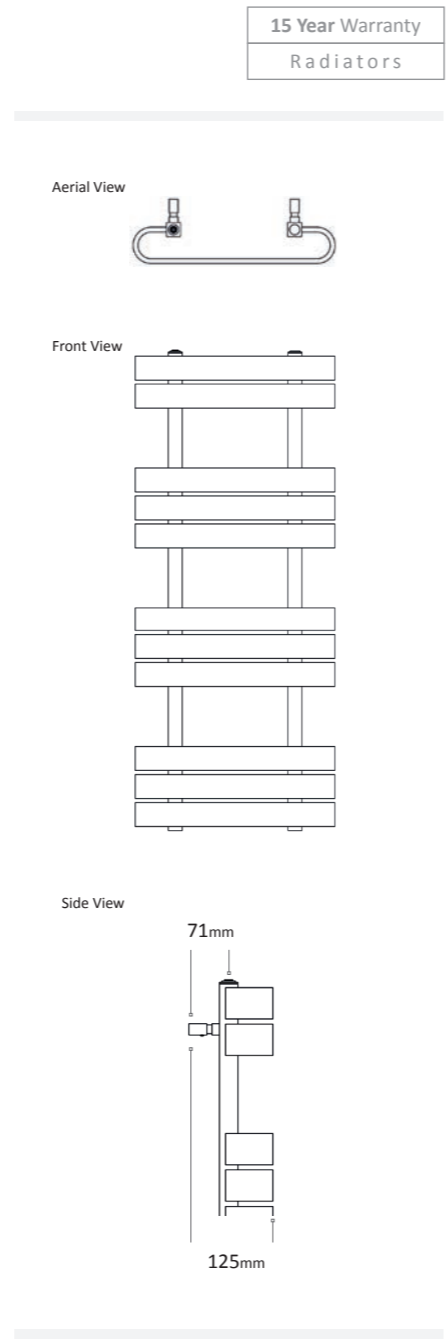

15 Year Warranty
Radiators

Shire Features

- Bold flat horizontal tubes
- Available in three sizes
- Increased towel hanging space
- Anthracite finish

Outputs based on Delta t50. All prices include VAT.