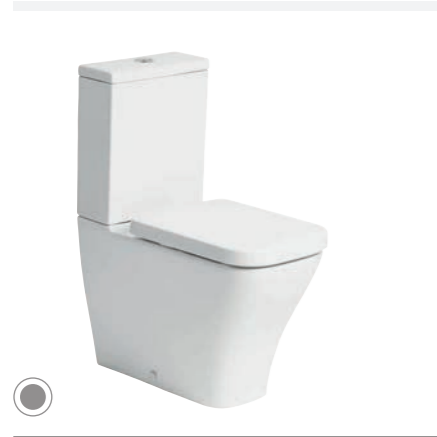

Soft Close Wrap Over Quick Release Thermoset Seat
356(w) x 432(d) mm
MDLB043 **£119.99**

Slim Soft Close Seat Quick Release Thermoset Seat
368(w) x 450(d) mm
MDLB042 **£131.99**

Rimless Fully Back to Wall Close Coupled Pan and Cistern
340(w) x 840(h) x 635(d) mm
MDLB049 **£549.98**
Close Coupled Cistern - MDLB032 **£164.99**
Pan with Fixings - MDLB031 **£384.99**