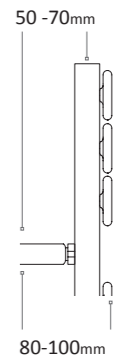

Flat

	Height mm	Width mm	Elements	Watts	BTU's	
Chrome						
INPON001C	950	500	9	268	915	£443.99
INPON002C	1213	500	14	321	1069	£752.99
Anthracite						
INPON001A	840	500	8	405	683	£464.99
INPON002A	1213	500	14	590	2014	£581.99
Brushed Brass						
INPON001BB	840	500	8	299	1021	£671.99
INPON002BB	1213	500	12	447	1526	£877.99

Ponte Features

- Modern design
- Exceptional heat output
- Comes with screw fixings