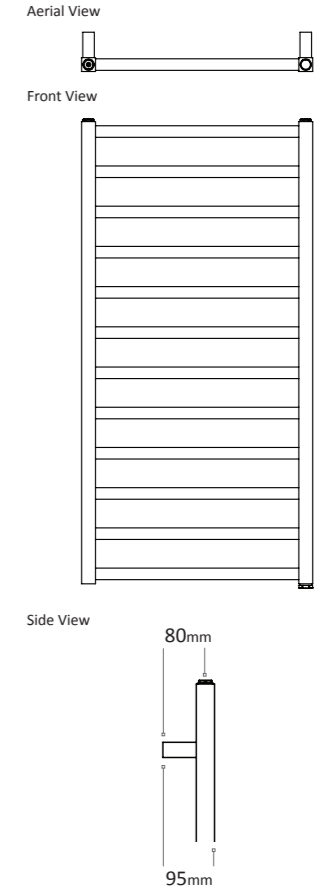

Shannon Features

- Square towel warmer
- Equally spaced cross bars
- Available in a chrome, white or colour finish
- Available in multiple sizes