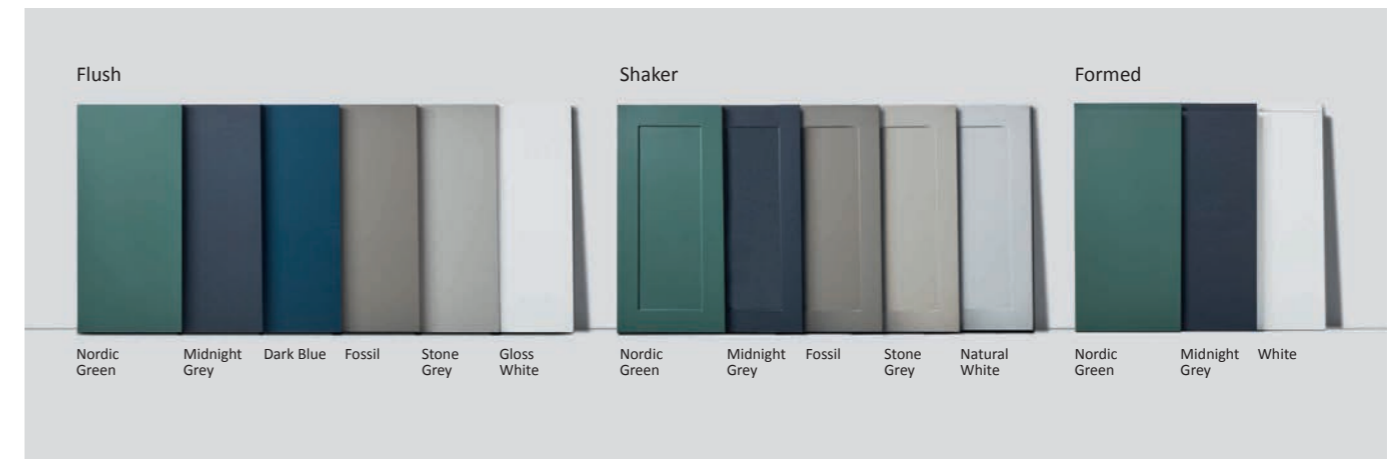

01 | Door Style and Finish

Select your door style, Flush, Shaker or Formed and your finish colour.

Standard Depth Units – 353mm | Slim Depth Units – 218mm