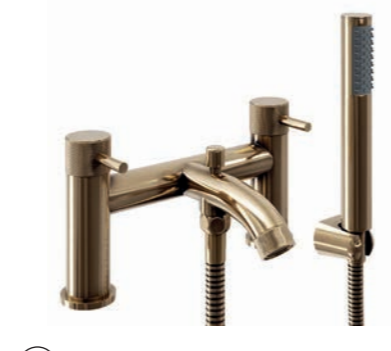

LP

Deck Mounted 2 Hole Bath Shower Mixer
Black Finish
MDLACC002 **£359.99**

Acconci Brushed Brass

LP

Mono Basin Mixer
Brushed Brass Finish
MDLACC006 **£197.99**

LP

Deck Mounted 2 Hole Bath Filler
Brushed Brass Finish
MDLACC009 **£309.99**