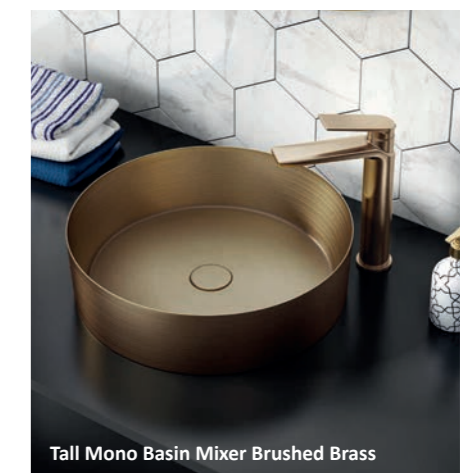

Mono Basin Mixer
Brushed Brass Finish
MDLLAZ009

£172.99

LP

Tall Mono Basin Mixer
Brushed Brass Finish
MDLLAZ012

£259.99

LP

Deck Mounted 2 Hole Bath Filler
Brushed Brass Finish
MDLLAZ015

£284.99

LP

Deck Mounted 2 Hole Bath Shower Mixer
Brushed Brass Finish
MDLLAZ003

£321.99

Tall Mono Basin Mixer Brushed Brass

Mini Basin Mixer including Clicker Waste
Chrome Finish
MDL-PEL-202 **£133.99**

Basin Mixer Including Clicker Waste
Chrome Finish
MDL-PEL-001 **£133.99**