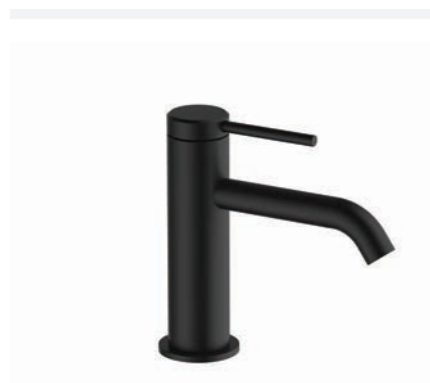

Storm Matt Black

LP ●

Basin Mixer
Matt Black Finish
INF.STORM.001MB **£232.99**