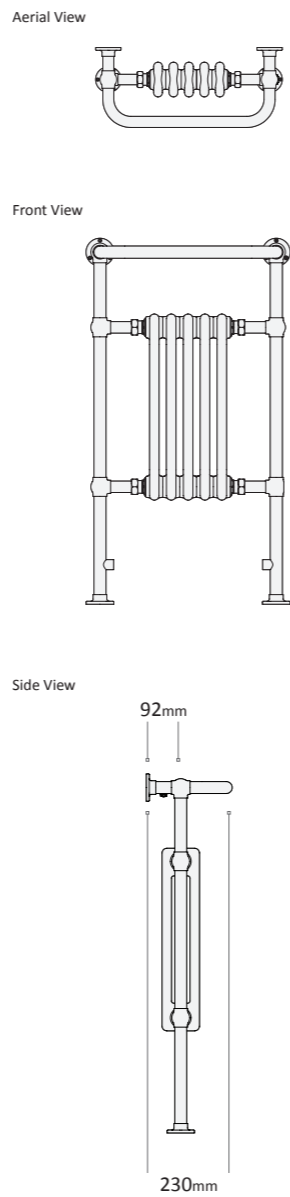

15 Year Warranty
Radiators

Traditional

	Height mm	Width mm	Elements	Watts	BTU's	
Chrome with White Column						
MDLELAN001C	963	538	1	392	1338	£829.99
MDLELAN002C	963	673	1	554	1890	£984.99
MDLELAN003C	963	763	1	653	2228	£1157.99

Elan Features

- A combination of towel warmer and radiator
- High quality steel
- Available in three sizes
- Available with a chrome frame and white inset radiator