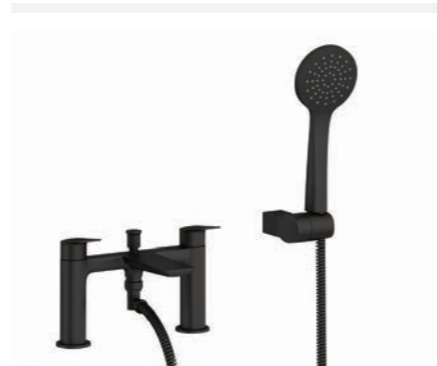

MP ●

Bath Shower Mixer 2 Tap Hole
Chrome Finish
INF.ICE.113CP **£489.99**

Ice Matt Black

LP ●

Mono Basin Mixer
Matt Black Finish
INF.ICE.110MB **£244.99**

LP ●

Tall Basin Mixer
Matt Black Finish
INF.ICE.112MB **£333.99**