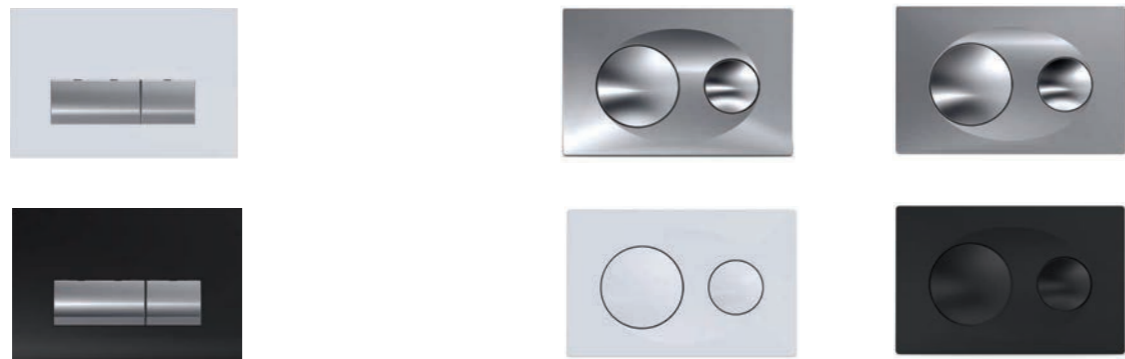

Vivente Plate

White Gloss - INF1218 **£115.99**
Black Glass - INF1219 **£115.99**

Orbi Plate

Gloss chrome - INF1225 **£42.99**
Matt Chrome - INF1224 **£42.99**
White - INF1226 **£42.99**
Black - INF1227 **£42.99**