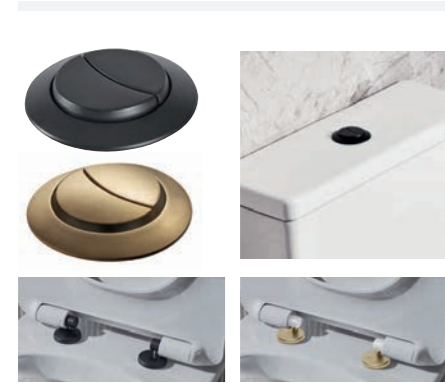

Flush Button Upgrade For Amalfi Cisterns
Black - MDLK023 **£22.99**
Brushed Brass - MDLK033 **£28.99**