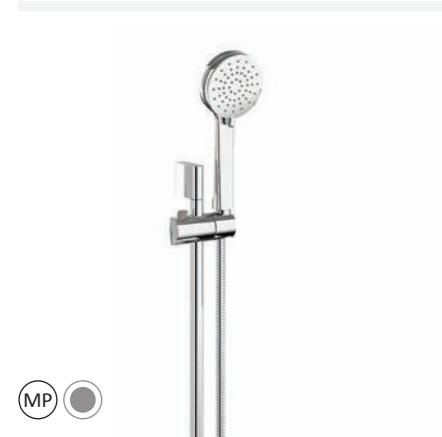

Storm Chrome Showers

Shower Set with Outlet Elbow
Chrome Finish
INF.STORM.053CP

£134.99