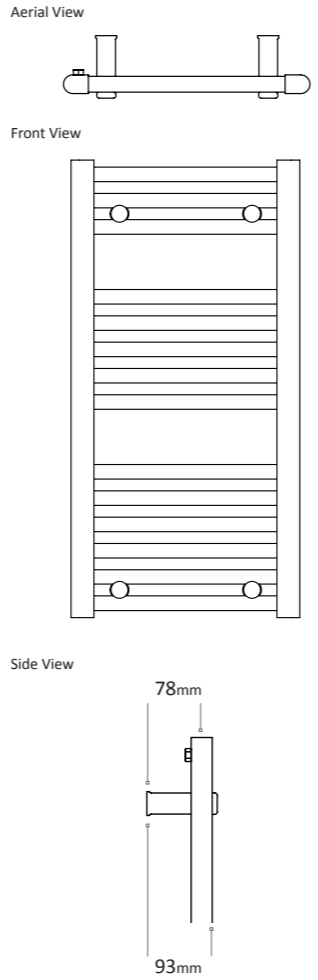

Amur

15 Year Warranty
Radiators

Electric Options
See page 285

Straight Vertical

	Height mm	Width mm	Elements	Watts	BTU's	
Chrome						
AMFL08030CP	800	300	14	117	604	£136.99
AMFL08040CP	800	400	14	226	771	£162.99
AMFL08050CP	800	500	14	275	938	£169.99
AMFL08060CP	800	600	14	324	1105	£191.99
AMFL10050CP	1000	500	18	351	1198	£220.99
AMFL10060CP	1000	600	18	414	1413	£241.99
AMFL12030CP	1200	300	22	273	931	£193.99
AMFL12040CP	1200	400	22	350	1194	£231.99
AMFL12050CP	1200	500	22	428	1460	£243.99
AMFL12060CP	1200	600	22	505	1723	£269.99
AMFL15050CP	1500	500	28	534	1822	£299.99
AMFL15060CP	1500	600	28	631	2153	£337.99
AMFL18040CP	1800	400	34	521	1778	£305.99
AMFL18050CP	1800	500	34	638	2177	£350.99
AMFL18060CP	1800	600	34	754	2573	£394.99

Amur Features

- Straight multirail available as vertical or horizontal versions
- 25mm horizontal tubes
- Flat tops and rear air-vent
- Available in multiple sizes

Code	Height mm	Width mm	Elements	Watts	BTU's	
Chrome						
AMFL01	400	1000	7	200	682	£197.99
AMFL02	500	1000	9	256	873	£226.99
AMFL03	600	1000	10	288	983	£245.99

Ural

15 Year Warranty
Radiators

Electric Options
See page 285

Curved Vertical

	Height mm	Width mm	Elements	Watts	BTU's	
Chrome						
URCL08050CP	800	500	14	275	938	£186.99
URCL08060CP	800	600	14	324	1105	£212.99
URCL10050CP	1000	500	18	351	1198	£224.99
URCL10060CP	1000	600	18	414	1413	£246.99
URCL12050CP	1200	500	22	428	1460	£263.99
URCL12060CP	1200	600	22	505	1723	£287.99
URCL15050CP	1500	500	28	534	1822	£321.99
URCL15060CP	1500	600	28	631	2153	£357.99
URCL18050CP	1800	500	34	638	2177	£366.99
URCL18060CP	1800	600	34	754	2573	£418.99

Ural Features

- Curved version of the straight multirail Amur
- 25mm horizontal tubes
- Flat tops and rear air-vent
- Available in multiple sizes