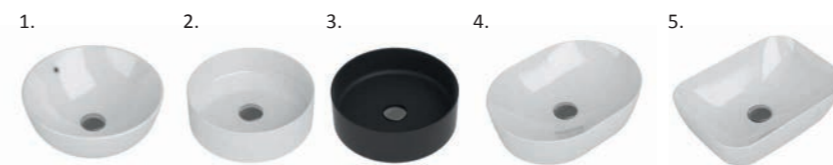

Countertop Basins

1.	MDLA328	Arpi Round Basin	390(w) x 390(h) x 155(d) mm	£158.99
2.	MDLA329	Chala Round Basin - White	355(w) x 355(h) x 120(d) mm	£179.99
3.	MDLA330	Chala Round Basin - Black	355(w) x 355(h) x 120(d) mm	£287.99
4.	MDLA331	Teli Pill Basin*	490(w) x 355(h) x 130(d) mm	£215.99
5.	MDLA333	Mead Rectangular Basin*	460(w) x 320(h) x 150(d) mm	£215.99

* Not compatible with the 500mm units.