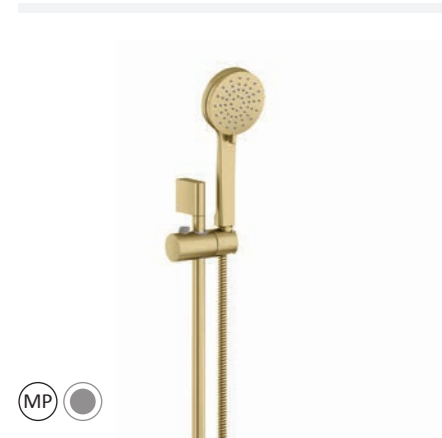

Concealed Shower Valve
Matt Black Finish

With Diverter - INF.STORM.023MB
Without Diverter - INF.STORM.024MB

£584.99
£584.99

Shower Kit and Wall Outlet
Matt Black Finish
INF.STORM.963MB

£255.99

Storm Brushed Brass

Shower Set with Outlet Elbow
Brushed Brass Finish
INF.STORM.053BB

£255.99

Shower Head and Arm
Brushed Brass Finish
INF.STORM.012BB

£333.99

Thermostatic Shower Valve Body
Brushed Brass Finish
INF.STORM.052BB