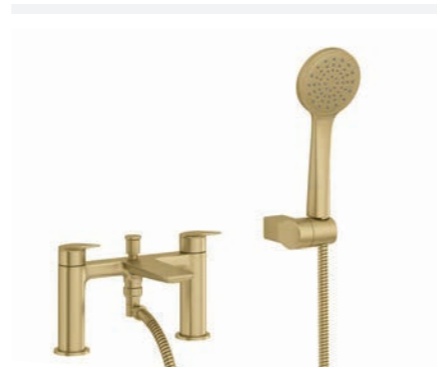

MP ●

Bath Shower Mixer 2 Tap Hole
Matt Black Finish
INF.ICE.113MB **£566.99**

Ice Brushed Brass

LP ●

Mono Basin Mixer
Brushed Brass Finish
INF.ICE.110BB **£244.99**

LP ●

Tall Basin Mixer
Brushed Brass Finish
INF.ICE.112BB **£333.99**