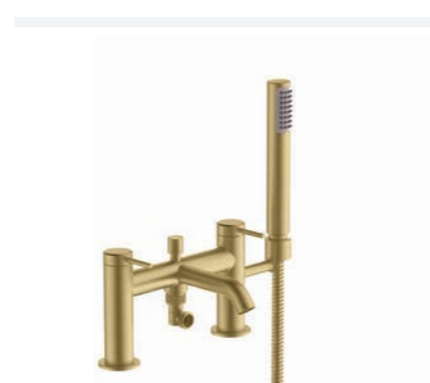

Basin Mixer
Brushed Brass Finish
INF.STORM.001BB **£232.99**

LP ●

Tall Basin Mixer
Brushed Brass Finish
INF.STORM.002BB **£309.99**

MP ●

Bath Shower Mixer 2 Tap Hole
Brushed Brass Finish
INF.STORM.008BB **£566.99**