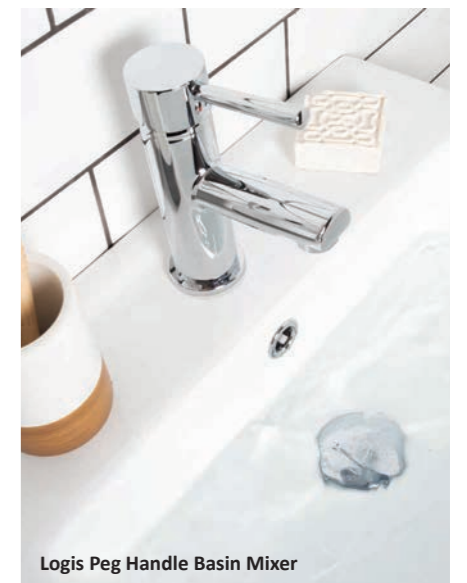

Peg Handle Bath Pillar Taps
Chrome Finish
INF-LGS-003 **£108.99**

Gradian Square Basin Mixer

Peg Handle Bath Filler
Chrome Finish
INF-LGS-004 **£155.99**

Peg Handle Bath Shower Mixer
Chrome Finish
INF-LGS-005 **£175.99**