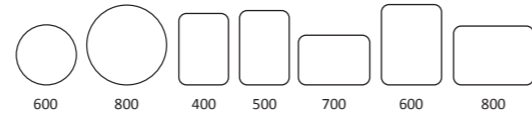

Guthrie Mirrors

Guthrie Features

With its backlit design, our Guthrie mirrors illuminate your wall finish to give a statement look in any bathroom. Using the integrated infrared sensor you can adjust the colour changing LEDs to suit any space. Ranging from a relaxing warm white to a cool functional daylight white, Guthrie can be set to match any time of day or task.

- Backlit only
- Heated demister pad
- Brightness control
- Portrait or landscape
- IP44 Rated: Suitable for use in bathrooms

MDLF074	400 Mirror	400(w) x 800(h) x 27(d) mm	£366.99
MDLF075	500 Mirror	500(w) x 700(h) x 27(d) mm	£380.99
MDLF076	600 Mirror	600(w) x 800(h) x 27(d) mm	£408.99
MDLF077	Circular 600	600Ø x 27(d) mm	£380.99
MDLF078	Circular 800	800Ø x 27(d) mm	£437.99

Dey Mirrors

Dey Features

Discover invisible lighting hidden behind Dey's diffuser technology. On our black finished option when the product is off, the mirror appears to have a solid black frame but once turned on, the functional, inward facing lighting illuminates your face.

- Touch sensor
- Heated demister
- Inward facing lighting
- Black diffuser - Black Frame
- White diffuser - Brass Frame
- IP44 Rated: Suitable for use in bathrooms

Brass	Black			Brass	Black
MDLF080	MDLF079	500 Mirror	500(w) x 700(h) x 42(d) mm	£554.99	£497.99
MDLF082	MDLF081	600 Circular	600Ø x 42(d) mm	£468.99	£426.99
MDLF084	MDLF083	800 Circular	800Ø x 42(d) mm	£625.99	£568.99

Bato Mirrors

Bato Features

Designed with neatly hidden charging options including a two-pin shaver socket and a USB socket, you can easily keep your toothbrushes or shavers fully topped up using our Bato mirror. The thin perimeter lighting gives a sharp look whilst still offering plenty of functional lighting and the touch sensor keeps the illumination.