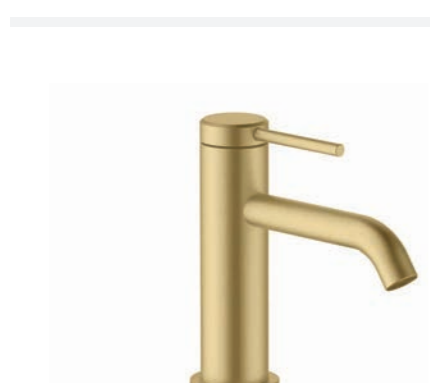

Storm Brushed Brass

LP ●

Basin Mixer
Brushed Brass Finish
INF.STORM.001BB **£232.99**