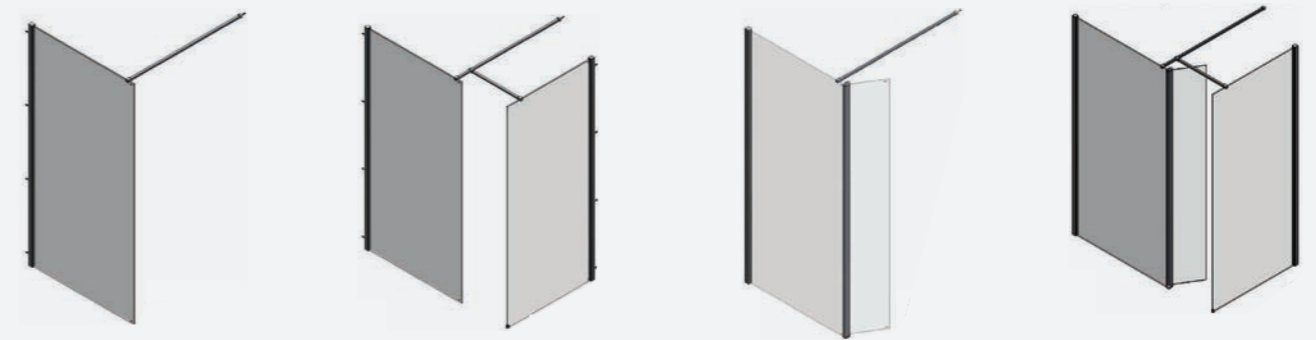

Wetroom Panel Combinations

Combination 1

- Wetroom Panel

Combination 2**

- Wetroom panel with wetroom side panel

Combination 3

- Wetroom panel plus hinged deflector

Combination 4**

- Wetroom panel plus hinged deflector with wetroom side panel