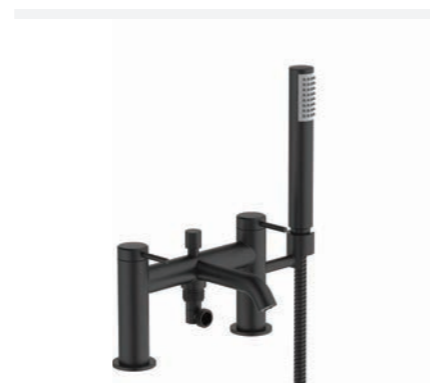

HP ●

Floor Standing Bath Shower Mixer
Chrome Finish
INF.STORM.009CP **£859.99**

Bath Shower Mixer Chrome

Storm Matt Black

LP ●

Basin Mixer
Matt Black Finish
INF.STORM.001MB **£232.99**

LP ●

Tall Basin Mixer
Matt Black Finish
INF.STORM.002MB **£309.99**