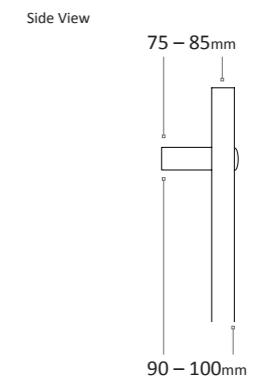

Straight

	Height mm	Width mm	Elements	Watts	
Chrome					
SAAEL12050CH	1200	500	26	300	£678.99
SAAEL12060CH	1200	600	26	400	£690.99
Matt Black					
SAAEL8040MB	800	400	14	300	£436.99
SAAEL12050MB	1200	500	26	750	£513.99
SAAEL12060MB	1200	600	26	750	£527.99

Saar Features

- IPX4 rated
- Electric Only
- 7 Day Programmer
- Adjustable controller
- 2 Hour Boost

Available Colours