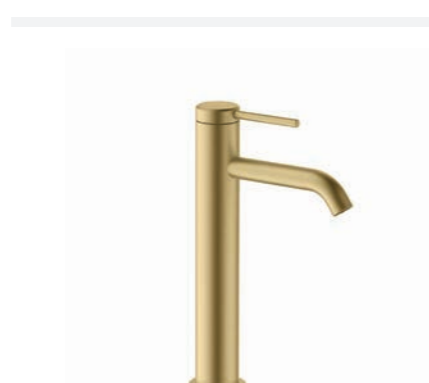

Basin Mixer
Brushed Brass Finish
INF.STORM.001BB **£232.99**

LP ●

Tall Basin Mixer
Brushed Brass Finish
INF.STORM.002BB **£309.99**

MP ●

Bath Shower Mixer 2 Tap Hole
Brushed Brass Finish
INF.STORM.008BB **£566.99**