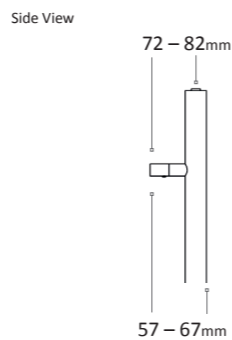

Matching Coloured Valves (Pairs)

MDL15AN	Angled 1/2" x 15mm	£67.99
MDL15ST	Straight 1/2" x 15mm	£67.99

Please ensure your selected colour number and name is included on your order. E.g. for an 950 x 500mm Towel Rail in Matt Black quote the code MDLEDEN001MB. Order your matching valves the same way by adding the colour after the code.