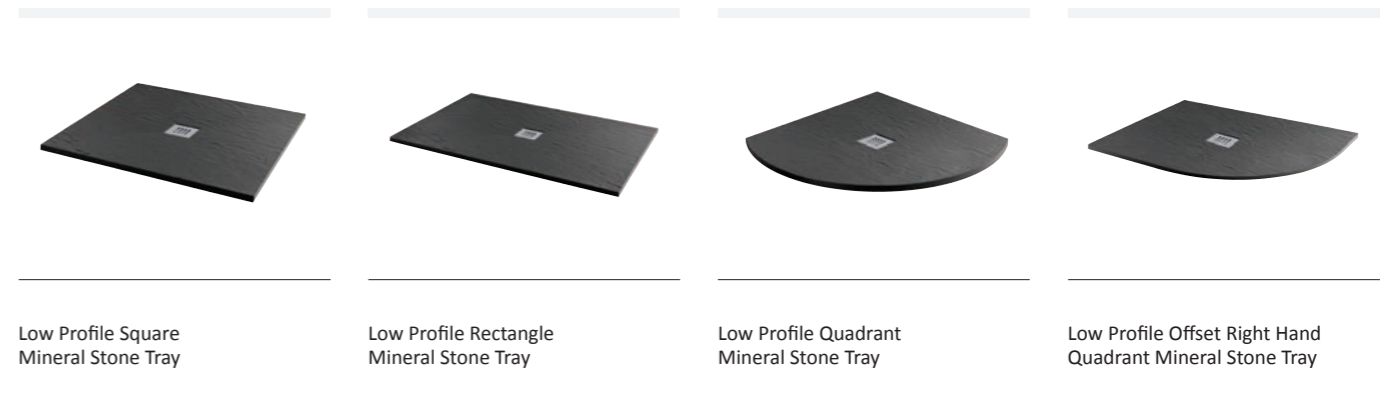

Mineral Stone Trays – Ash Grey and Ice White also available

Low Profile Square Mineral Stone Tray

Low Profile Rectangle Mineral Stone Tray

Low Profile Quadrant Mineral Stone Tray

Low Profile Offset Right Hand Quadrant Mineral Stone Tray