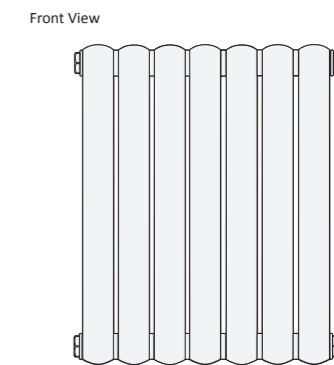

Isla

15 Year Warranty
Radiators

Contemporary Vertical and Horizontal

	Height mm	Width mm	Elements	Watts	BTU's		Height mm	Width mm	Elements	Watts	BTU's		
White							Anthracite						
MDLISLA001W	450	506	7	398	1358	£407.99	MDLISLA001A	450	506	7	398	1358	£407.99
MDLISLA002W	450	784	11	625	2132	£566.99	MDLISLA002A	450	784	11	625	2133	£566.99
MDLISLA003W	450	993	14	796	2716	£848.99	MDLISLA003A	450	993	14	796	2716	£848.99
MDLISLA004W	450	1202	17	966	3296	£989.99	MDLISLA004A	450	1202	17	966	3296	£989.99
MDLISLA005W	550	506	7	505	1723	£469.99	MDLISLA005A	550	506	7	505	1723	£469.99
MDLISLA006W	550	784	11	793	2705	£646.99	MDLISLA006A	550	784	11	793	2706	£646.99
MDLISLA007W	550	993	14	1009	3443	£918.99	MDLISLA007A	550	993	14	1009	3443	£918.99
MDLISLA008W	550	1202	17	1226	4183	£1139.99	MDLISLA008A	550	1202	17	1226	4183	£1139.99
MDLISLA009W	1800	230	3	922	3147	£467.99	MDLISLA009A	1800	230	3	922	3146	£467.99
MDLISLA010W	1800	370	5	1538	5245	£743.99	MDLISLA010A	1800	370	5	1538	5248	£743.99
MDLISLA011W	1800	510	7	2153	7344	£997.99	MDLISLA011A	1800	510	7	2153	7346	£997.99

	Length mm	Width mm	
Towel Bar			
MDLISLATB001 (Add A for anthracite, W for white or C for chrome)	200	60	£95.99
MDLISLATB002 (Add A for anthracite, W for white or C for chrome)	340	60	£95.99
MDLISLATB003 (Add A for anthracite, W for white or C for chrome)	480	60	£95.99

Isla Features

- Vertical radiator with a modern twist
- High heat output
- Available in multiple sizes
- Available in both white and anthracite