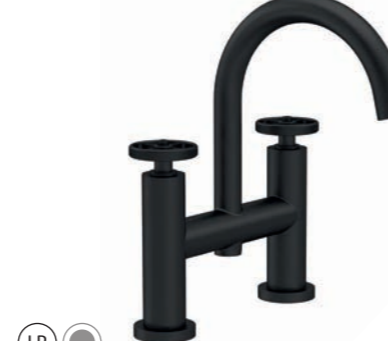

LP ●

Industrial Deck Mounted Bath Filler
Matt Black Finish
INHY008 **£381.99**

LP
MP With Diverter

Industrial Twin Shower Valve
Matt Black Finish
Without Diverter - INHY011 **£610.99**
With Diverter - INHY014 **£674.99**

LP
MP With Diverter

Industrial Triple Shower Valve
Matt Black Finish
Without Diverter - INHY017 **£688.99**
With Diverter - INHY020 **£759.99**