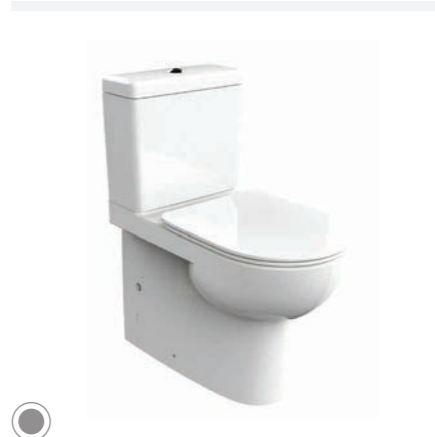

Comfort Height Pan and Cistern

385(w) x 760(h) x 795(d) mm

Z373950002

£513.98

Cistern - Z34799003
Pan with Fixings - Z34799002

£125.99
£387.99

Back to Wall Pan

360(w) x 400(h) x 580(d) mm