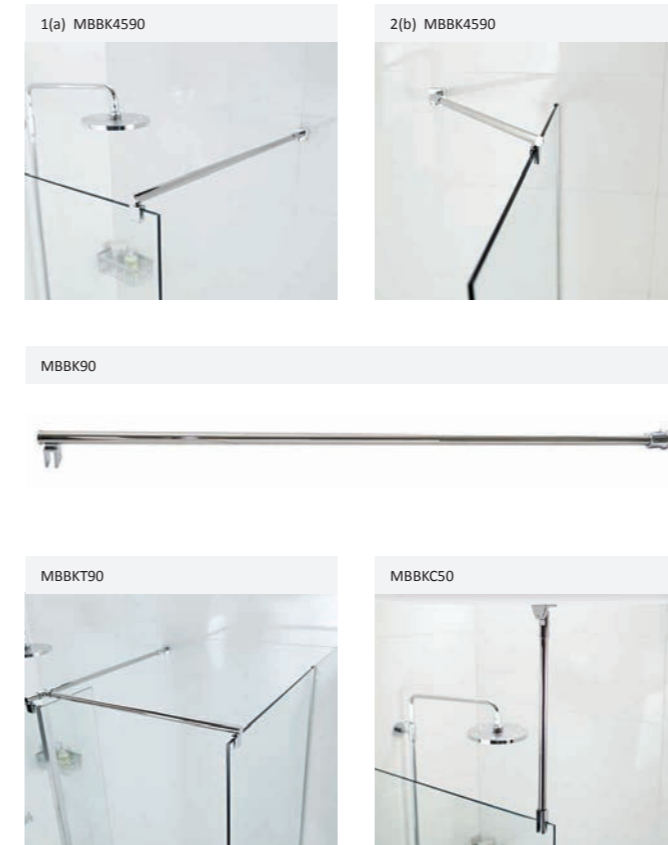

Image Shows x2 900 Corner Panels M10SP913B | 300mm Pivoting Deflector M10SPM313B | Low Level Brace Bar MBBK4590SQB | Side Panel Brace Kit MBBKT90SQB

10mm 1200 x 900 Corner Fitting in Black

Brace Bar Features

There are a number of different styles of brace bars which can be used with the 8mm and 10mm glass thickness Wetroom Panels. On offer, are all configurations that may be required, each can be cut and trimmed to the necessary size during installation to allow maximum flexibility and use of space. Bracing kits are used to provide added support for the glass and ensure that it is securely fitted in place. Within this range there is something to suit all enclosure styles, your bathroom area and your preference, to present the highest level of stability. The square brace bars have the added benefit of being available in four frame finishes: black, bright silver, brushed brass and brushed nickel.

Round Brace Bars

Square Brace Bars

Deflector Panel Features

Deflector panels can be added to your wetroom panel to increase the water integrity for your wetroom. Select between fixed or pivoting deflector panels. The pivoting deflector panel rotates through 180° with a smooth pivot motion, it is reversible and when not in use be folded flat against the glass to improve access into the shower. The fixed deflector panel is supplied with a chromed brass foot with a soft rubber base which is cut down to size on site to suit the shower tray, with a height of 2000mm and available in 8mm or 10mm glass thickness the deflector panel makes it an ideal addition to your wetroom.