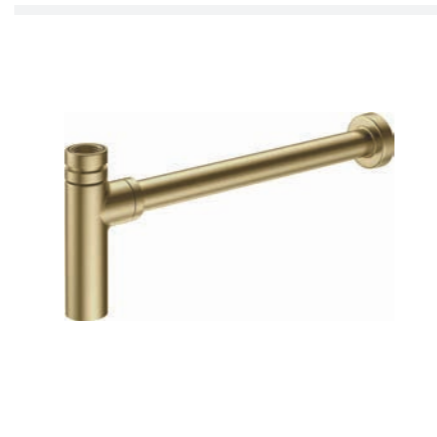

£22.99

Storm Brushed Brass

1 1/4" Slotted Basin Waste
Brushed Brass Finish
INF.STORM.010BB

£80.99

1 1/4" Unslotted Basin Waste
Brushed Brass Finish
INF.STORM.011BB

£80.99

1 1/4" Bottle Trap
Brushed Brass Finish
INF.STORM.0402BB

£197.99

1 1/2" Clicker Bath Waste and Overflow
Brushed Brass Finish
INF.STORM.013BB

£111.99

1 1/2" Bath Overflow Filler with Clicker Waste
Brushed Brass Finish
INF.STORM.0351BB

£489.99

Overflow Ring Ø28mm
Brushed Brass Finish
INF.STORM.28BB