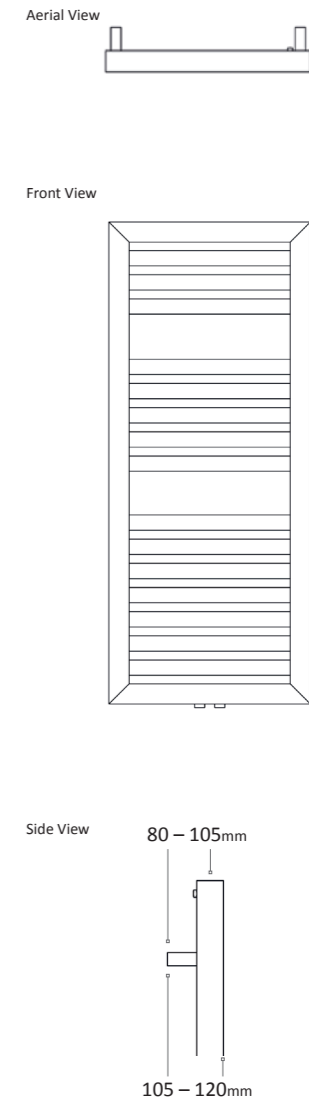

15 Year Warranty
Radiators