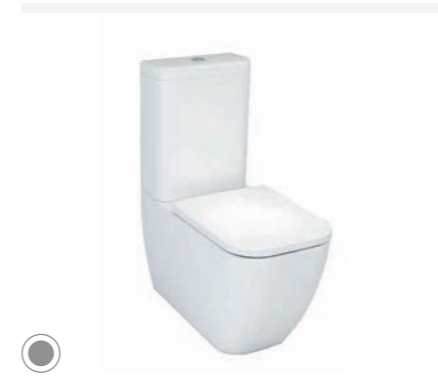

Cambrian

3 Year Warranty Cistern Internals	5 Year Warranty Toilet Seats	25 Year Warranty Sanitaryware

Fully Back to Wall Close Coupled Pan and Cistern
355(w) x 850(h) x 645(d) mm
IFCAWCC1 **£559.98**
Dual Flush Cistern - IFCA20A0 **£147.99**
Pan with Fixings - IFCA10B0 **£411.99**