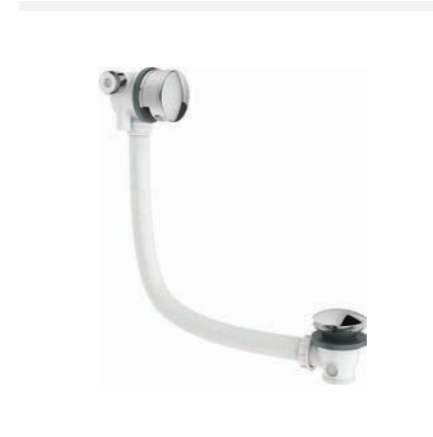

1 1/2" Bath Overflow Filler with Clicker Waste
Chrome Finish
INF.STORM.0351CP

£309.99