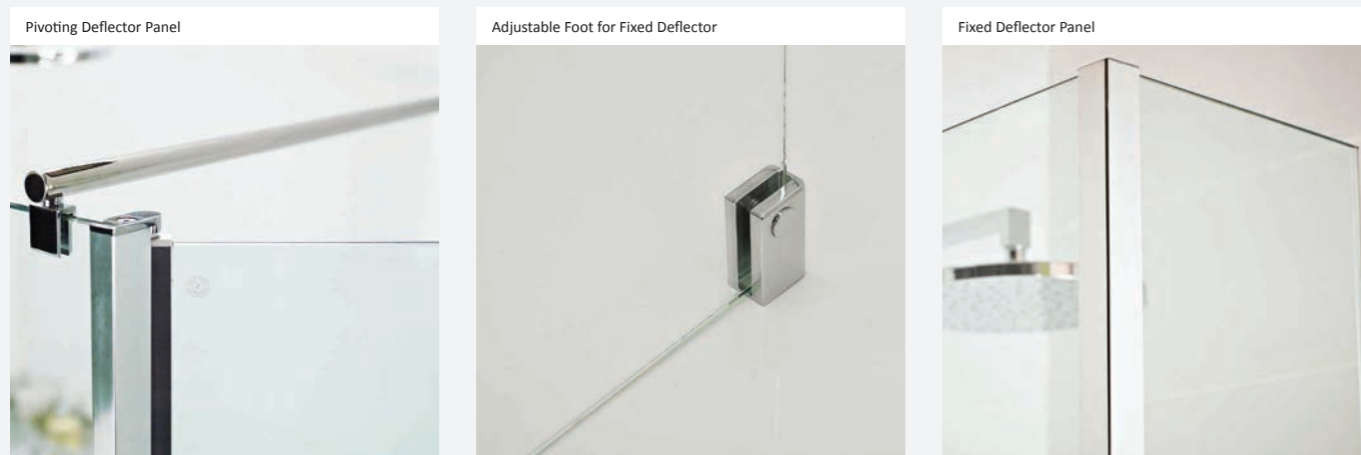

Round Brace Bars

Square Brace Bars

Deflector Panel Features

Deflector panels can be added to your wetroom panel to increase the water integrity for your wetroom. Select between fixed or pivoting deflector panels. The pivoting deflector panel rotates through 180° with a smooth pivot motion, it is reversible and when not in use be folded flat against the glass to improve access into the shower. The fixed deflector panel is supplied with a chromed brass foot with a soft rubber base which is cut down to size on site to suit the shower tray, with a height of 2000mm and available in 8mm or 10mm glass thickness the deflector panel makes it an ideal addition to your wetroom.

Description	Size mm	Silver Code	Black	Brushed Brass	Brushed Nickel	
Round Brace Bars (only available in Bright Silver finish)						
Low Level Brace Kit*	1030	MBBK4590				£101.99
Side Panel Brace Kit (use with LBBK4590)	1000	MBBKT90				£101.99
Ceiling Brace Kit	1030	MBBKC50				£97.99
Floor to Ceiling Brace Kit	2700 (h)	MF2C8KIT				£109.99
Low Level Brace Kit (90° only)	1030	MBBK90				£50.99
Square Brace – Bright Silver Finish						
Low Level Brace Kit*	1030	MBBK4590SQ	•	•	•	£101.99
Side Panel Brace Kit (use with LBBK4590)	1000	MBBKT90SQ	•	•	•	£101.99
Ceiling Brace Kit	1030	MBBKC50SQ	•	•	•	£97.99
Floor to Ceiling Brace Kit	2700 (h)	MF2C8KITSQ	•			£109.99