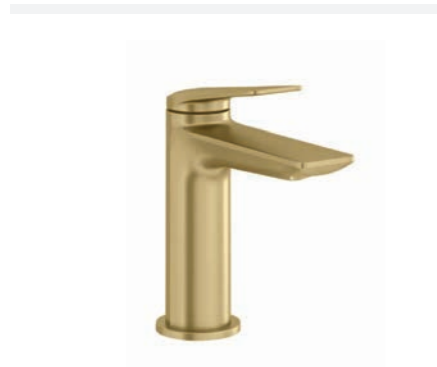

Ice Brushed Brass

LP ●

Mono Basin Mixer
Brushed Brass Finish
INF.ICE.110BB **£244.99**